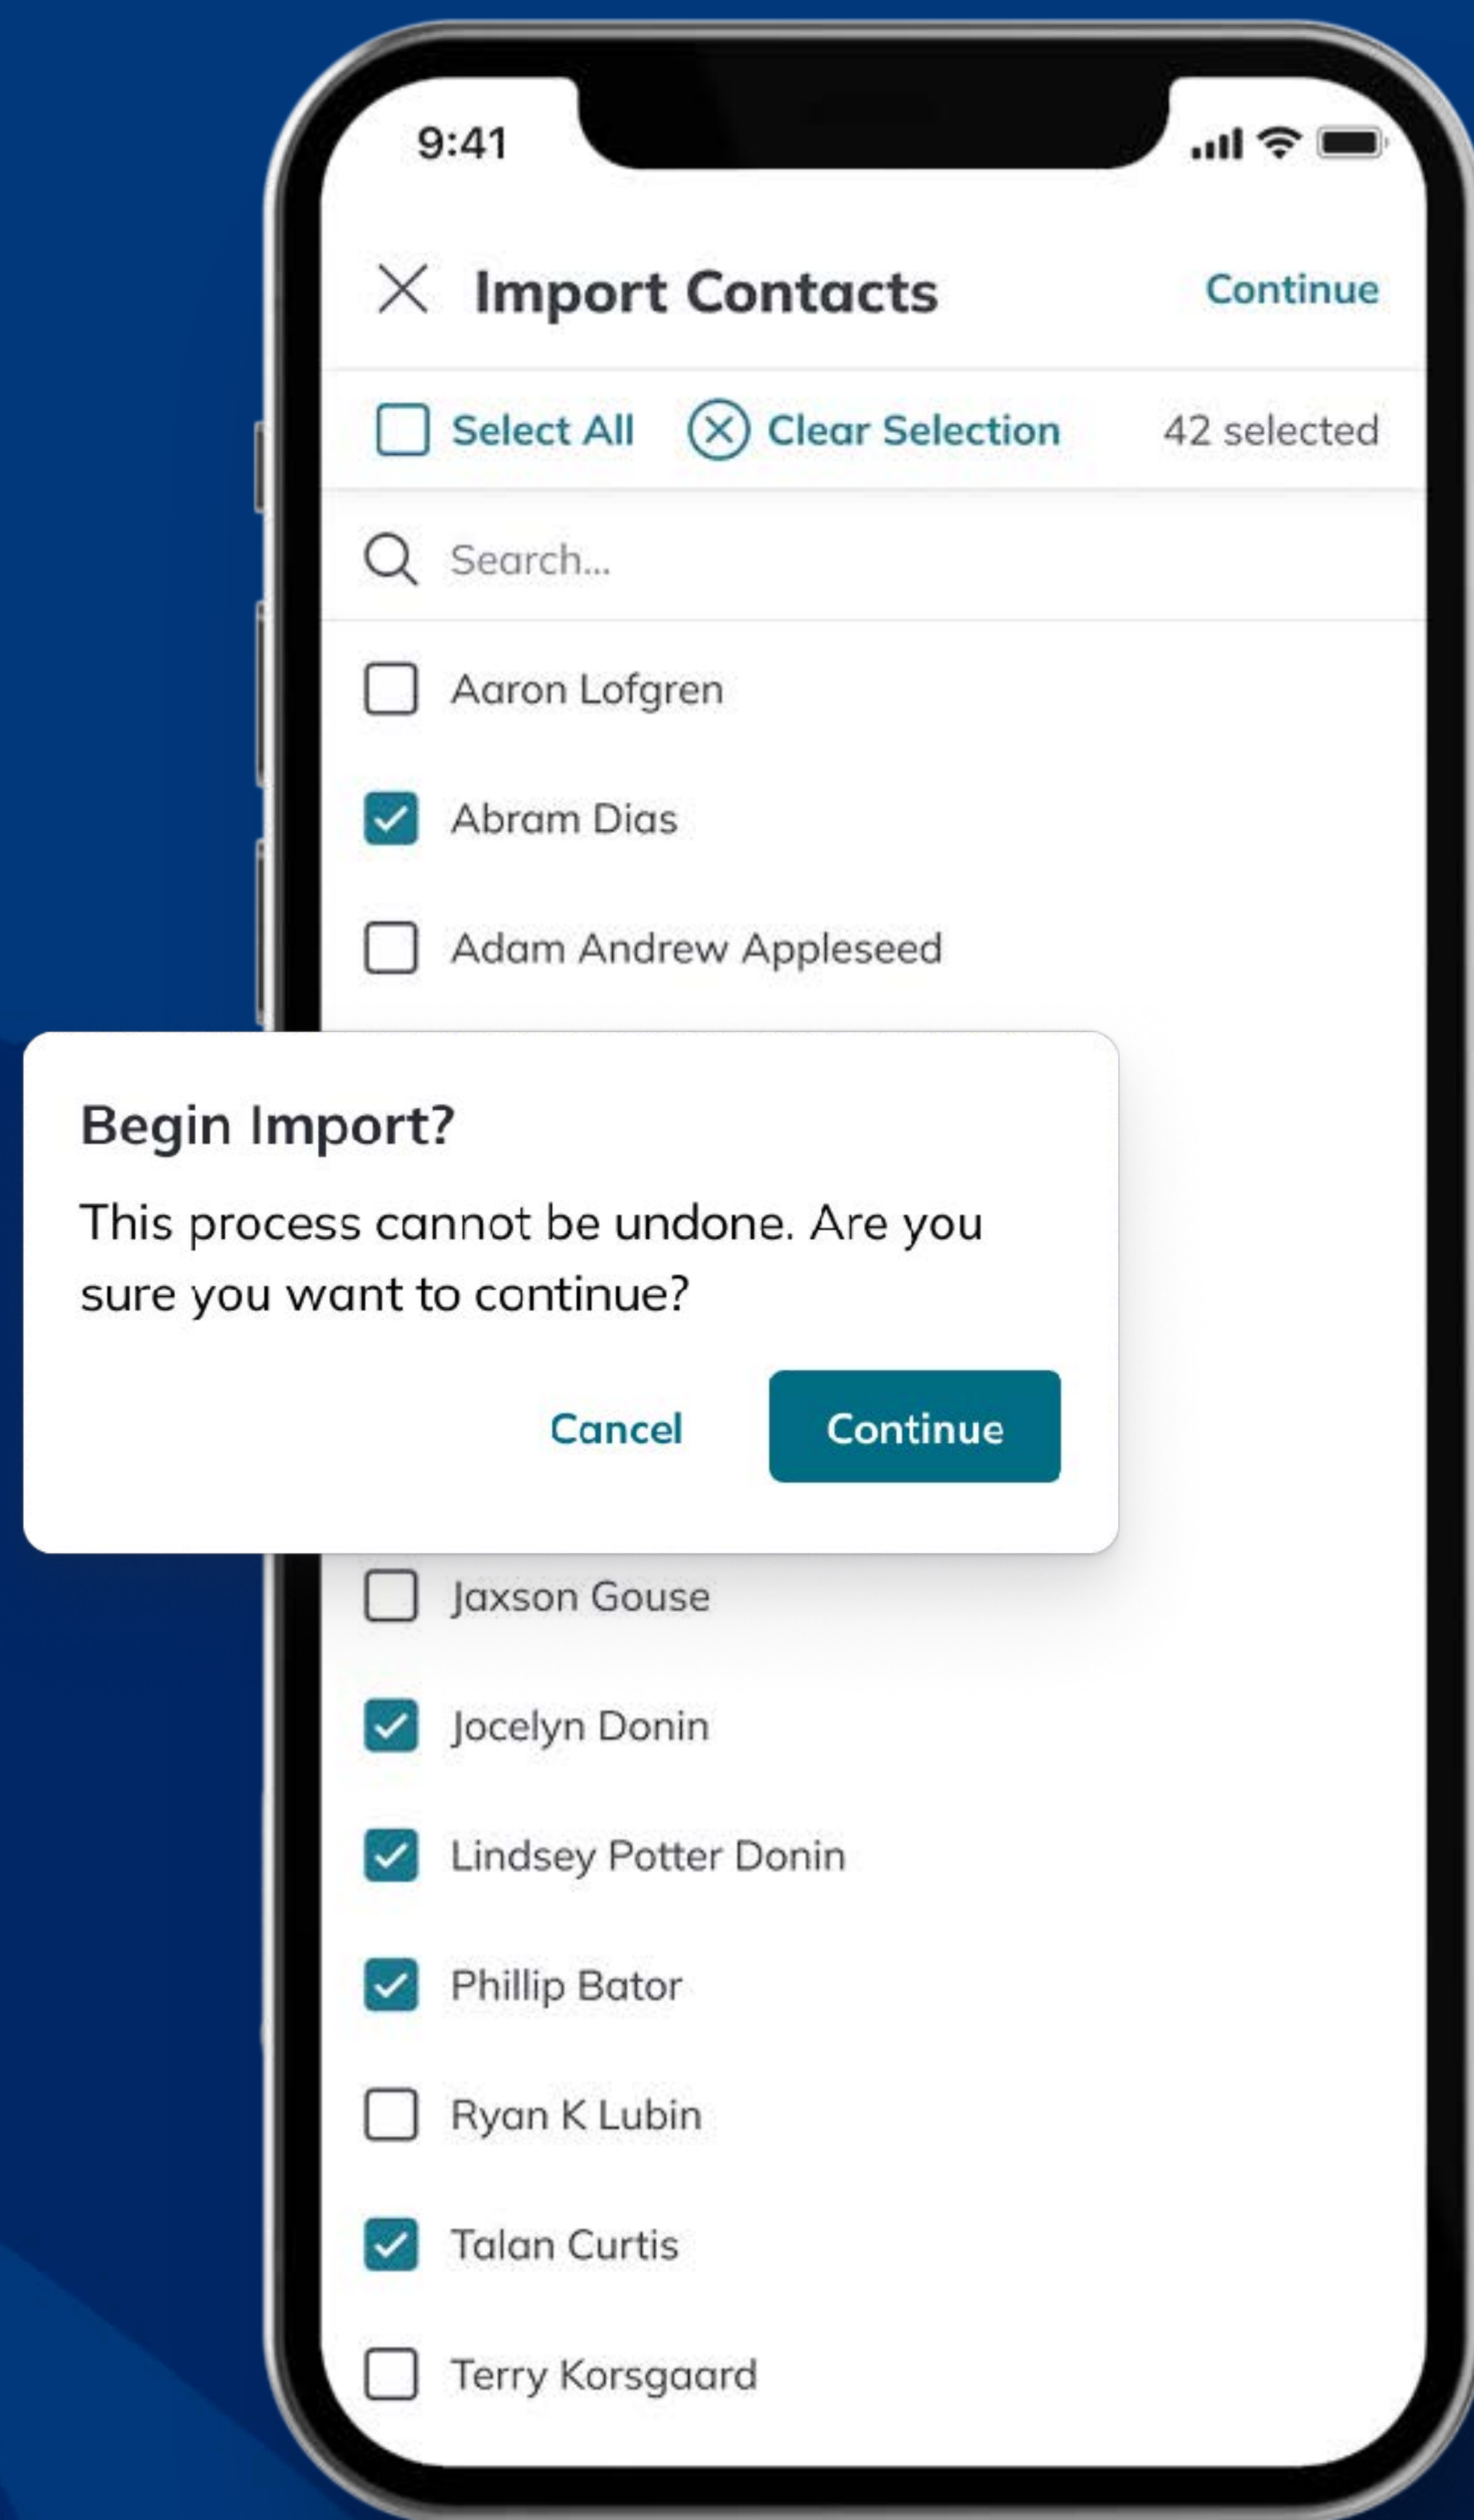

# Import Your Phone Contacts

## Command App

- The easiest way to import your phone contacts into Command
- Import all your phone contacts or select a subset